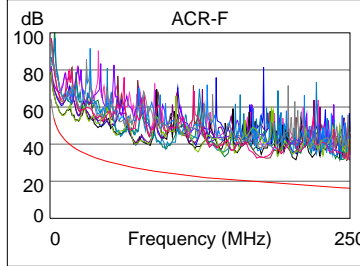

### Wire Map (T568B)

**PASS**

Length (ft), Limit 295	[Pair 78]	301
Prop. Delay (ns), Limit 498		462
Delay Skew (ns), Limit 44		18
Resistance (ohms)	[Pair 45]	13.1
Insertion Loss Margin (dB)	[Pair 45]	2.7
Frequency (MHz)	[Pair 45]	250.0
Limit (dB)	[Pair 45]	31.1

	Worst Case Margin		Worst Case Value	
	MAIN	SR	MAIN	SR
<b>PASS</b>				
Worst Pair	36-78	36-78	12-45	12-36
<b>NEXT (dB)</b>	3.0	7.9	14.3	13.3
Freq. (MHz)	46.5	39.0	249.5	232.0
Limit (dB)	47.2	48.4	35.4	35.9
Worst Pair	36	36	12	36
<b>PS NEXT (dB)</b>	5.2	10.0	13.3	14.5
Freq. (MHz)	46.8	39.0	240.0	232.0
Limit (dB)	44.7	46.0	33.0	33.2

	Worst Case Margin		Worst Case Value	
	MAIN	SR	MAIN	SR
<b>PASS</b>				
Worst Pair	78-12	12-78	78-36	36-45
<b>ACR-F (dB)</b>	11.1	11.1	12.0	14.5
Freq. (MHz)	7.9	7.9	179.0	242.5
Limit (dB)	46.3	46.3	19.1	16.5
Worst Pair	12	12	78	78
<b>PS ACR-F (dB)</b>	12.8	12.7	15.3	15.7
Freq. (MHz)	7.9	7.9	247.0	247.5
Limit (dB)	43.3	43.3	13.3	13.3