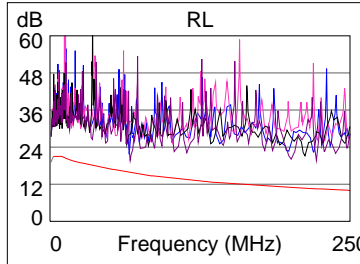

Worst Case Margin		Worst Case Value	
	MAIN	SR	MAIN	SR
PASS				
Worst Pair	78	12	78	12
RL (dB)	3.9	3.5	8.5	3.5
Freq. (MHz)	66.8	68.8	200.5	68.8
Limit (dB)	15.8	15.6	11.0	15.6