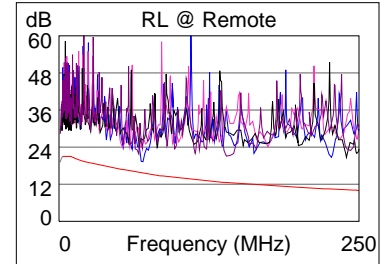

Worst Case Margin		Worst Case Value	
	MAIN	SR	MAIN	SR
PASS				
Worst Pair	78	12	78	12
RL (dB)	3.9	3.5	8.5	3.5
Freq. (MHz)	66.8	68.8	200.5	68.8
Limit (dB)	15.8	15.6	11.0	15.6