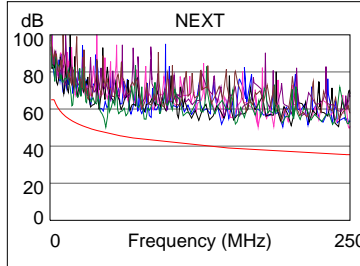

### Wire Map (T568B)

**PASS**

Length (ft), Limit 295	[Pair 78]	301
Prop. Delay (ns), Limit 498		462
Delay Skew (ns), Limit 44		18
Resistance (ohms)	[Pair 45]	13.1
Insertion Loss Margin (dB)	[Pair 45]	2.7
Frequency (MHz)	[Pair 45]	250.0
Limit (dB)	[Pair 45]	31.1

	Worst Case Margin		Worst Case Value	
	MAIN	SR	MAIN	SR
<b>PASS</b>				
Worst Pair	36-78	36-78	12-45	12-36
<b>NEXT (dB)</b>	3.0	7.9	14.3	13.3
Freq. (MHz)	46.5	39.0	249.5	232.0
Limit (dB)	47.2	48.4	35.4	35.9
Worst Pair	36	36	12	36
<b>PS NEXT (dB)</b>	5.2	10.0	13.3	14.5
Freq. (MHz)	46.8	39.0	240.0	232.0
Limit (dB)	44.7	46.0	33.0	33.2

	Worst Case Margin		Worst Case Value	
	MAIN	SR	MAIN	SR
<b>PASS</b>				
Worst Pair	78-12	12-78	78-36	36-45
<b>ACR-F (dB)</b>	11.1	11.1	12.0	14.5
Freq. (MHz)	7.9	7.9	179.0	242.5
Limit (dB)	46.3	46.3	19.1	16.5
Worst Pair	12	12	78	78
<b>PS ACR-F (dB)</b>	12.8	12.7	15.3	15.7
Freq. (MHz)	7.9	7.9	247.0	247.5
Limit (dB)	43.3	43.3	13.3	13.3