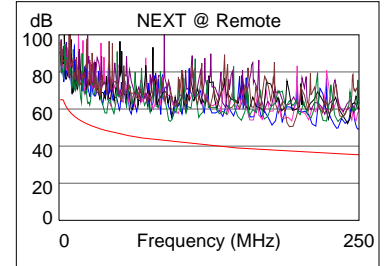

### Wire Map (T568B)

**PASS**

Length (ft), Limit 295	[Pair 78]	301
Prop. Delay (ns), Limit 498		462
Delay Skew (ns), Limit 44		18
Resistance (ohms)	[Pair 45]	13.1
Insertion Loss Margin (dB)	[Pair 45]	2.7
Frequency (MHz)	[Pair 45]	250.0
Limit (dB)	[Pair 45]	31.1

	Worst Case Margin		Worst Case Value	
	MAIN	SR	MAIN	SR
<b>PASS</b>				
Worst Pair	36-78	36-78	12-45	12-36
<b>NEXT (dB)</b>	3.0	7.9	14.3	13.3
Freq. (MHz)	46.5	39.0	249.5	232.0
Limit (dB)	47.2	48.4	35.4	35.9
Worst Pair	36	36	12	36
<b>PS NEXT (dB)</b>	5.2	10.0	13.3	14.5
Freq. (MHz)	46.8	39.0	240.0	232.0
Limit (dB)	44.7	46.0	33.0	33.2

	Worst Case Margin		Worst Case Value	
	MAIN	SR	MAIN	SR
<b>PASS</b>				
Worst Pair	78-12	12-78	78-36	36-45
<b>ACR-F (dB)</b>	11.1	11.1	12.0	14.5
Freq. (MHz)	7.9	7.9	179.0	242.5
Limit (dB)	46.3	46.3	19.1	16.5
Worst Pair	12	12	78	78
<b>PS ACR-F (dB)</b>	12.8	12.7	15.3	15.7
Freq. (MHz)	7.9	7.9	247.0	247.5
Limit (dB)	43.3	43.3	13.3	13.3