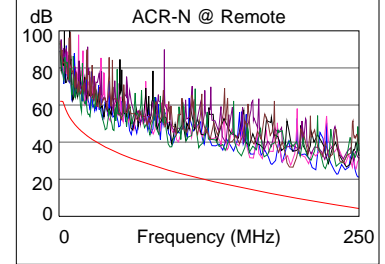

Worst Case Margin		Worst Case Value	
	MAIN	SR	MAIN	SR
N/A				
Worst Pair	36-78	36-78	12-45	12-36
ACR-N (dB)	3.9	8.7	17.0	16.9
Freq. (MHz)	46.5	39.0	249.5	249.5
Limit (dB)	34.9	37.2	4.3	4.3
Worst Pair	36	36	12	36
PS ACR-N (dB)	5.9	10.6	16.6	19.0
Freq. (MHz)	46.5	39.0	240.0	249.5
Limit (dB)	32.5	34.8	2.6	1.7