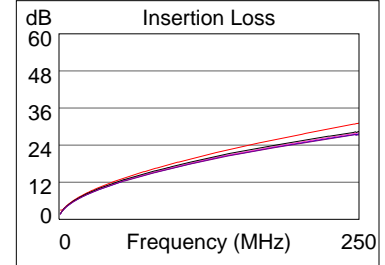

# Test Summary: PASS

Date / Time: 03/07/2011 06:32:48pm  
**Headroom: 3.0 dB (NEXT 36-78)**  
**Test Limit: TIA Cat 6 Perm. Link**  
 Cable Type: Cat 6 UTP

Operator: QA  
 Software Version: 2.3600  
 Limits Version: 1.5000  
 NVP: 69.0%

### Wire Map (T568B)

**PASS**

Length (ft), Limit 295	[Pair 78]	301
Prop. Delay (ns), Limit 498		462
Delay Skew (ns), Limit 44		18
Resistance (ohms)	[Pair 45]	13.1
Insertion Loss Margin (dB)	[Pair 45]	2.7
Frequency (MHz)	[Pair 45]	250.0
Limit (dB)	[Pair 45]	31.1