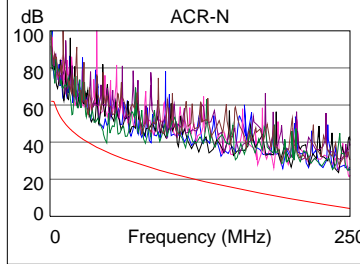

Worst Case Margin		Worst Case Value	
	MAIN	SR	MAIN	SR
N/A				
Worst Pair	36-78	36-78	12-45	12-36
ACR-N (dB)	3.9	8.7	17.0	16.9
Freq. (MHz)	46.5	39.0	249.5	249.5
Limit (dB)	34.9	37.2	4.3	4.3
Worst Pair	36	36	12	36
PS ACR-N (dB)	5.9	10.6	16.6	19.0
Freq. (MHz)	46.5	39.0	240.0	249.5
Limit (dB)	32.5	34.8	2.6	1.7