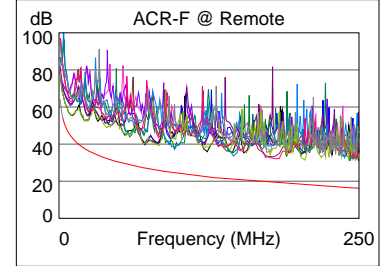

### Wire Map (T568B)

**PASS**

Length (ft), Limit 295	[Pair 78]	301
Prop. Delay (ns), Limit 498		462
Delay Skew (ns), Limit 44		18
Resistance (ohms)	[Pair 45]	13.1
Insertion Loss Margin (dB)	[Pair 45]	2.7
Frequency (MHz)	[Pair 45]	250.0
Limit (dB)	[Pair 45]	31.1

	Worst Case Margin		Worst Case Value	
	MAIN	SR	MAIN	SR
<b>PASS</b>				
Worst Pair	36-78	36-78	12-45	12-36
<b>NEXT (dB)</b>	3.0	7.9	14.3	13.3
Freq. (MHz)	46.5	39.0	249.5	232.0
Limit (dB)	47.2	48.4	35.4	35.9
Worst Pair	36	36	12	36
<b>PS NEXT (dB)</b>	5.2	10.0	13.3	14.5
Freq. (MHz)	46.8	39.0	240.0	232.0
Limit (dB)	44.7	46.0	33.0	33.2

	Worst Case Margin		Worst Case Value	
	MAIN	SR	MAIN	SR
<b>PASS</b>				
Worst Pair	78-12	12-78	78-36	36-45
<b>ACR-F (dB)</b>	11.1	11.1	12.0	14.5
Freq. (MHz)	7.9	7.9	179.0	242.5
Limit (dB)	46.3	46.3	19.1	16.5
Worst Pair	12	12	78	78
<b>PS ACR-F (dB)</b>	12.8	12.7	15.3	15.7
Freq. (MHz)	7.9	7.9	247.0	247.5
Limit (dB)	43.3	43.3	13.3	13.3